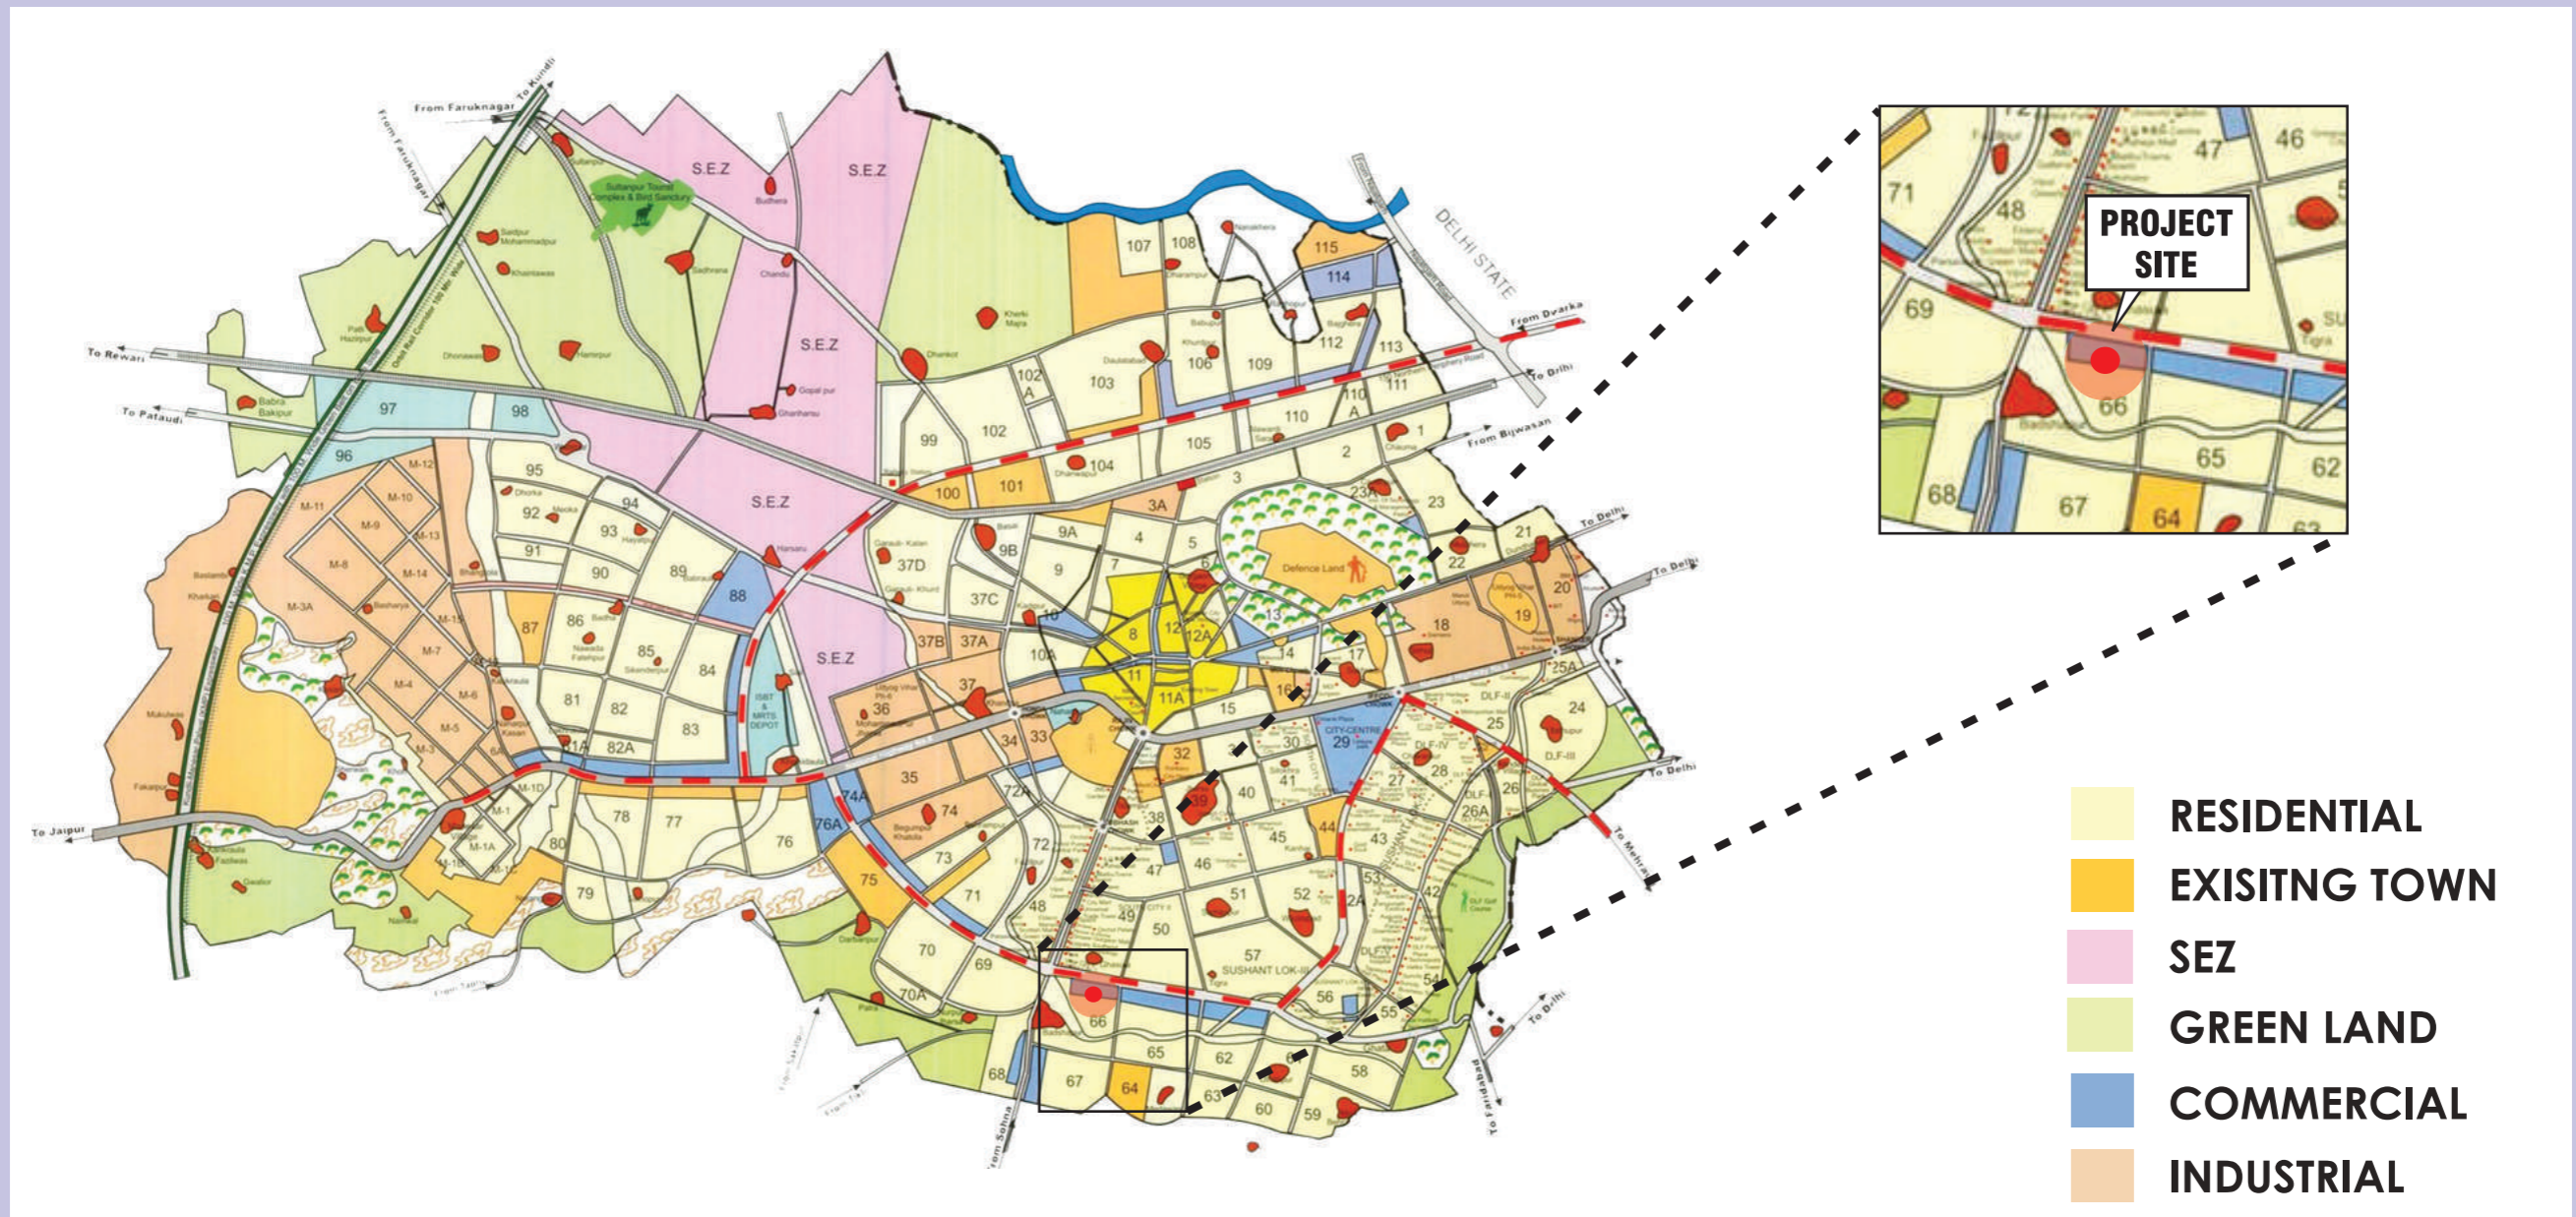

Artistic View : Aerial View

Artistic View : Bustling Event Space

Artistic View : Jewel Box & Office Tower Drop-Off

commanding location

gurugram masterplan

STATEMENT

JOY GALLERY
STATEMENT
alpi
JOY GALLERY
STATEMENT