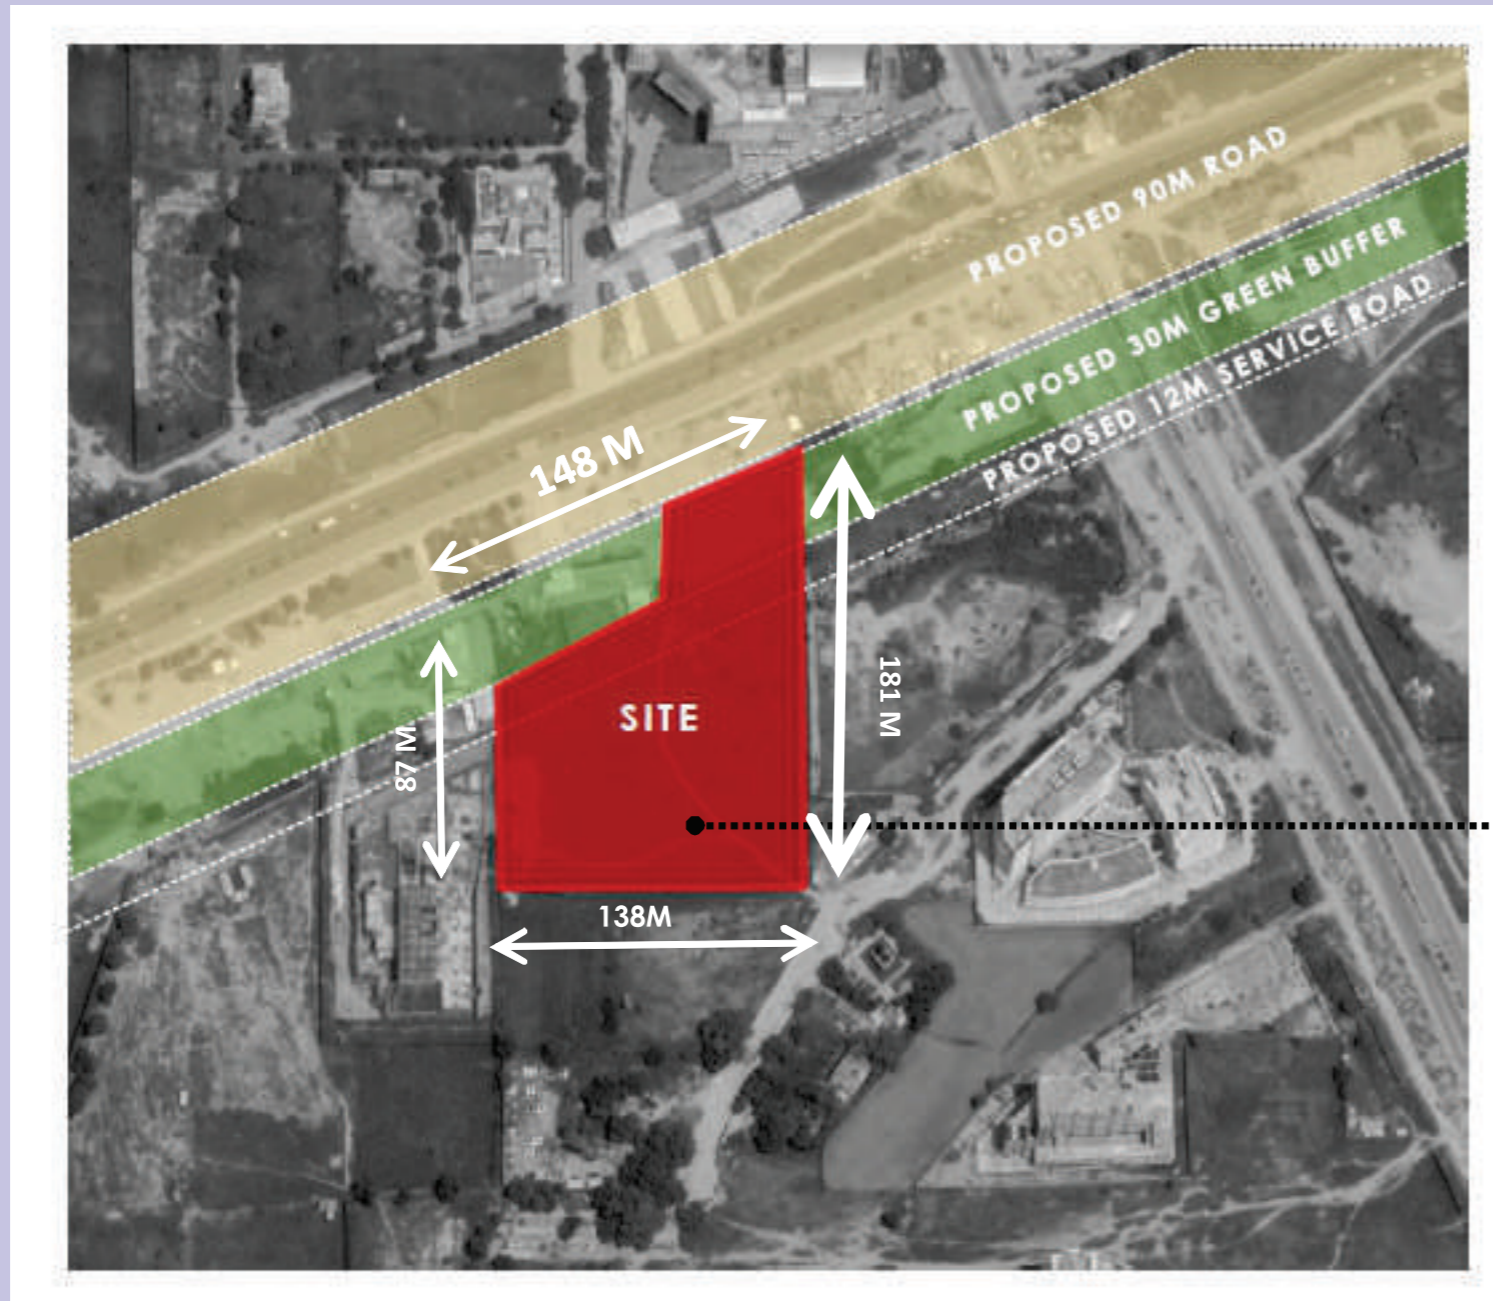

- A high-end Mixed-Use Retail Development
- Spread over 4.418 acres
- Located in Sector 66, Gurugram
- A joyful mix of
 - Premium Retail
 - F&B outlets with Food Court, Restaurants & Cafes.
 - Grade 'A' Office Spaces

Artistic View : Aerial View

Artistic View : Bustling Event Space

Artistic View : Jewel Box & Office Tower Drop-Off

commanding location

gurugram masterplan

STATEMENT

JOY GALLERY
STATEMENT
alpi
JOY GALLERY
STATEMENT

Artistic View

Artistic View : Event Space

project **site**

SITE AREA
4.418 ACRES

STATEMENT
aip KIPRA
VALUES THAT BUILD WEALTH

Papaworld

ARDUCKS

Artistic View : Office Tower Drop-Off

Artistic View : Office Tower Drop-Off

aipl | EROS GROUP
STATEMENT

Artistic View : Office Lobby

6M WIDE DRIVE WAY

24M WIDE SERVICE ROAD

18M WIDE GREEN BELT

GOLF COURSE EXTENSION ROAD

1 architectural plans